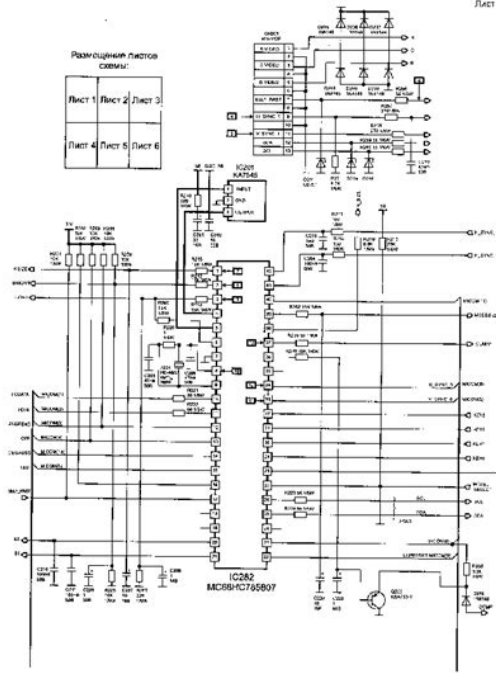

That was the first time people started to get a sense that it wasn't just IBM setting the standards, that this industry had a life of its own, and that companies like Compaq and Intel were in there doing new things that people should pay attention to. This was a version of Windows 2.1 adapted for the 80386 processor. Support for the virtual 8086 mode was added by Compaq engineers. Eckhard Pfeiffer, then president of Compaq International, was named to succeed him. This strategy was successful as Compaq was considered a trusted brand, while many other IBM clones were untrusted due to being plagued by poor reliability. Canon initially believed that the 1990s recession was responsible for Compaq's declining sales but insisted that they would recover once the economy improved, however Pfeiffer's observation of the European market noted that it was competition as rivals could match Compaq at a fraction of the cost. At the conclusion, the board was unanimous in picking Pfeiffer over Canon. Two weeks after Canon's ouster, five other senior executives resigned, including remaining company founder James Harris as SVP of Engineering. The two price wars resulting from Compaq's actions ultimately drove numerous competitors from the market, such as Packard Bell and AST Research. However, Pfeiffer saw that the prospects of taking on market leader Hewlett Packard who had 60% market share was tough, as that would force Compaq to devote more funds and people to that project than originally budgeted. Senior Vice President for North America Ross Cooley announced his resignation effective at the end of 1996. CFO Daryl J. White, who joined the company in January, 1983 resigned in May, 1996 after 8 years as CFO. Kurtzman's teams recommended to Pfeiffer that each business unit had to be first or second in its market within three years—or else Compaq should exit that line. However, Digital had struggled during the 1990s, with high operating costs. <http://remont-bez-zabot.ru/files/file/ex_fs10_manual.xml>