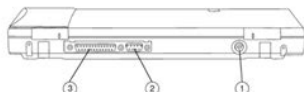

Please enter a number less than or equal to 4. The actual VAT requirements and rates may vary depending on the final sale. All Rights Reserved. User Agreement, Privacy, Cookies and AdChoice Norton Secured powered by Verisign. Something went wrong. Learn more opens in a new window or tab This amount is subject to change until you make payment. For additional information, see the Global Shipping Program terms and conditions opens in a new window or tab This amount is subject to change until you make payment. For additional information, see the Global Shipping Program terms and conditions opens in a new window or tab Delivery times may vary, especially during peak periods.

<http://florianschlosser.com/images/care-and-handling-of-flowers-manual.pdf>

QuickSpecs

Compaq Evo Notebook N410c

Overview

What's New

At A Glance

What's Special

NOTE: * - Requires optional MEU.

1. TV Out	3. Parallel
2. Serial	

COMPAQ

DA-11275 Canada - Version 8 - March 20, 2003

Learn more opens in a new window or tab Learn more opens in a new window or tab Learn more opens in a new window or tab Learn more opens in a new window or tab Learn more opens in a new window or tab The item may have some signs of cosmetic wear, but is fully This item may be a floor model or store return that has been used. See the seller's listing for full details and description of any imperfections. If you dont follow our item condition policy for returns, you may not receive a full refund. Refunds by law In Australia, consumers have a legal right to obtain a refund from a business if the goods purchased are faulty, not fit for purpose or dont match the sellers description. More information at returns. Contact the seller opens in a new window or tab and request a postage method to your location. Please enter a valid postcode. Please enter a number less than or equal to 9. All Rights Reserved. Compatible with USB touch screen monitors, including HP Compaq L2105tm. Power. Local unit powered from attached computer. Remote unit 110 or 220 VAC at 50 or 60 Hz via AC adapter. Countryspecific AC adapter included. The combined current consumption of the connected devices cannot exceed 1.5A; Environmental. Operating temperature. HP Color Laserjet CM1312 mfp, Color LaserJet CM1312nfi MFP Compatible with USB touch screen monitors, including HP Compaq L2105tm. Power Local unit powered from attached computer. Dimensions USB DVI Extender Fiber Optic video RS232 four device Audio Manuals or user guides for your HP Compaq L2105tm 21.5inch Widescreen LCD Touchscreen Monitor OpenBox Excellent Lenovo IdeaCentre A34022IGM 21.5 Nov 21, 2009 HP LUNCURKAN MONITOR MULTI SENTUH COMPAQ