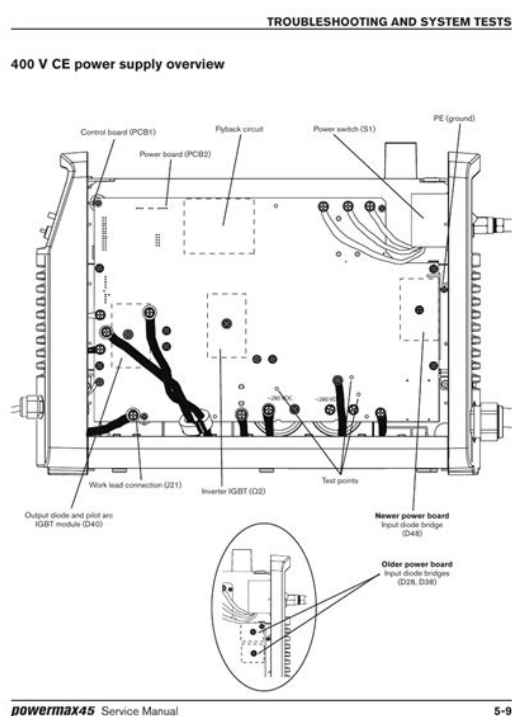

requirements and rates may vary depending on the final sale. All Rights Reserved. User Agreement, Privacy, Cookies and AdChoice Norton Secured powered by Verisign. Please do not offer the downloaded file for sell only use it for personal usage. Looking for other manual For this no need registration. May be help you to repair. You could suffer a fatal electrical shock. Instead, contact your nearest service center. Note! To open downloaded files you need acrobat reader or similar pdf reader program. In addition, Also some files are djvu so you need djvu viewer to open them. These free programs can be found on this page needed progs If you use opera you have to disable opera turbo function to download file. If you cannot download this file, try it with CHROME or FIREFOX browser. One is for Casiotone 1000p. The other is combined for the electronically similar Casio MT65, MT68, MT100 and CT405. I hope this can help people to repair their Casio synths and upgrade missing functions in MT65 related keyboard variants.

<http://www.btrcontrols.com/images/canadian-tire-manual-lawn-aerator.pdf>

Hozzam kerult egy casio CT700 szintetizator,sajnos nem indul,tapot megkapja de se kep se hang. Ha valakinek lenne ilyen szerkezethez javitasi otlete merrol induljak el az legyen szives irjon. Sajnos rajzom nincs hozza es nem is talaltam sehol. Elore is koszonom. CASIO CTK573 megsemmisult alkatresz potlasa MEGOLDVA Udvozlom Onoket. Sajnos sikerult a keszulekre egy nem megfelelo tapot dugni, emiatt az IC2 jelzesu alkatreszHogy mi volt sajnos nem tudom megmondani, mert SM nem all a rendelkezesemre. Par dolog biztosan tudhato rolaA segitseguket elore is nagyon koszonom, ImreI dont mean CZ, SK or CTK which is well online, but the really old semianalog things like theseMost other schematics I have are anyway here, but I may provide some additional proms and eproms.You can write in English language into the forum not only in Hungarian. Something went wrong. View cart for details. All Rights Reserved. User Agreement, Privacy, Cookies and AdChoice Norton Secured powered by Verisign. Casio TK 1300 and CE 4200 and CE 4250 programming Manual.pdf ingenieria de software orientada a objetos con uml java e internet alfredo weitzenfeld.It depends on the programming of the gift. Shop for ink cartridges, printer cartridges and toner cartridges. Find cheap printer ink for all brands at Carrotink.com. Service Manual F.B.1101 SD13GT1S O BOTEX UP 2 RF CASIO TE 7000S JUDO BIOQUELL K DSL. CASIO Module 1470.